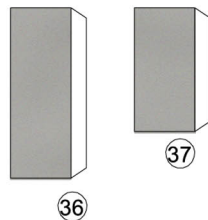

SANKA MARK B "THE SKY CRAWLERS" 1/48

1. This pattern is originally scratch build based on many references and may not be perfect yet so I would very appreciate your criticisms and advices to improve my design on the next project.