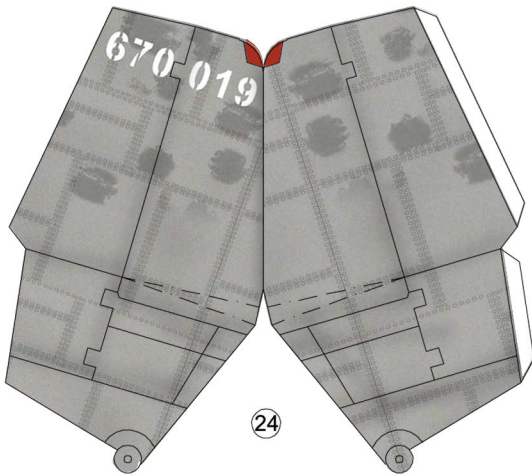

SANKA MARK B "THE SKY CRAWLERS" 1/48

1. This pattern is originally scratch build based on many references and may not be perfect yet so I would very appreciate your criticisms and advices to improve my design on the next project.