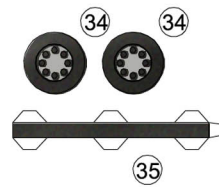

SANKA MARK B "THE SKY CRAWLERS" 1/48

1. This pattern is originally scratch build based on many references and may not be perfect yet so I would very appreciate your criticisms and advices to improve my design on the next project.