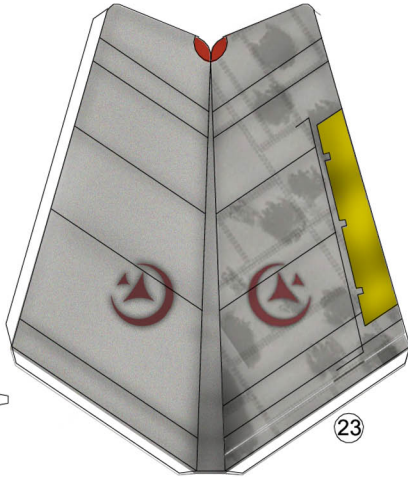

SANKA MARK B "THE SKY CRAWLERS" 1/48

1. This pattern is originally scratch build based on many references and may not be perfect yet so I would very appreciate your criticisms and advices to improve my design on the next project.

1. This pattern is originally scratch build based on many references and may not be perfect yet so I would very appreciate for your critics and advices to improve my design on the next project.