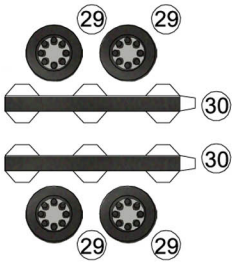

SANKA MARK B "THE SKY CRAWLERS" 1/48

1. This pattern is originally scratch build based on many references and may not be perfect yet so I would very appreciate your criticisms and advices to improve my design on the next project.