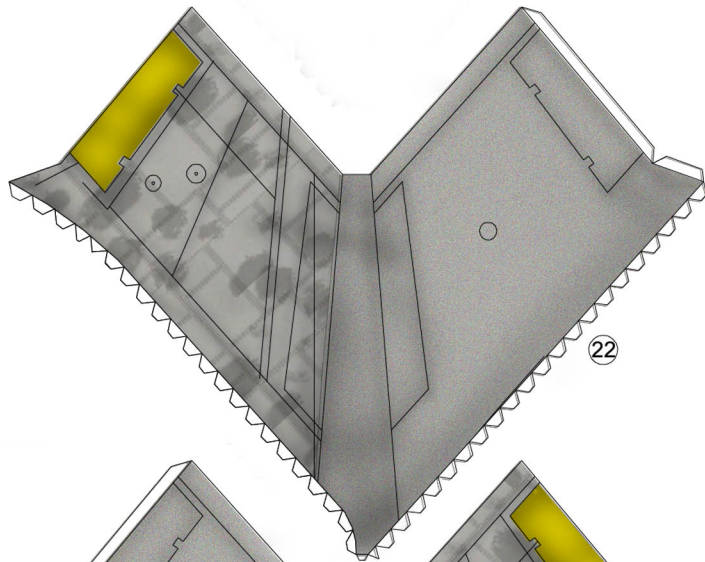

SANKA MARK B "THE SKY CRAWLERS" 1/48

1. This pattern is originally scratch build based on many references and may not be perfect yet so I would very appreciate your criticisms and advices to improve my design on the next project.

1. This pattern is originally scratch build based on many references and may not be perfect yet so I would very appreciate for your critics and advices to improve my design on the next project.