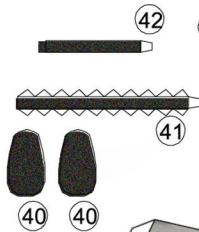

SANKA MARK B "THE SKY CRAWLERS" 1/48

1. This pattern is originally scratch build based on many references and may not be perfect yet so I would very appreciate your criticisms and advices to improve my design on the next project.