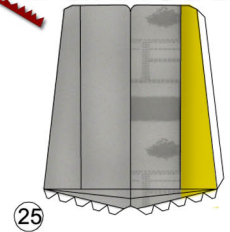

SANKA MARK B "THE SKY CRAWLERS" 1/48

1. This pattern is originally scratch build based on many references and may not be perfect yet so I would very appreciate your criticisms and advices to improve my design on the next project.