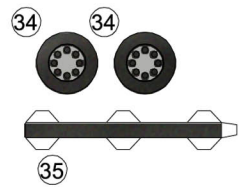

SANKA MARK B "THE SKY CRAWLERS" 1/48

1. This pattern is originally scratch build based on many references and may not be perfect yet so I would very appreciate your criticisms and advices to improve my design on the next project.