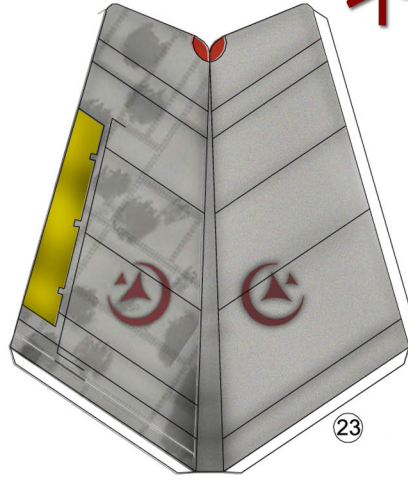

SANKA MARK B "THE SKY CRAWLERS" 1/48

1. This pattern is originally scratch build based on many references and may not be perfect yet so I would very appreciate your criticisms and advices to improve my design on the next project.

1. This pattern is originally scratch build based on many references and may not be perfect yet so I would very appreciate for your critics and advices to improve my design on the next project.