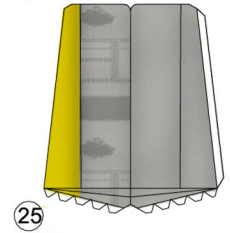

SANKA MARK B "THE SKY CRAWLERS" 1/48

1. This pattern is originally scratch build based on many references and may not be perfect yet so I would very appreciate your criticisms and advices to improve my design on the next project.