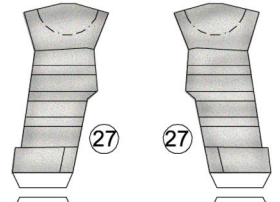

SANKA MARK B "THE SKY CRAWLERS" 1/48

1. This pattern is originally scratch build based on many references and may not be perfect yet so I would very appreciate your criticisms and advices to improve my design on the next project.