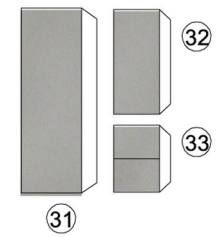

SANKA MARK B "THE SKY CRAWLERS" 1/48

1. This pattern is originally scratch build based on many references and may not be perfect yet so I would very appreciate your criticisms and advices to improve my design on the next project.