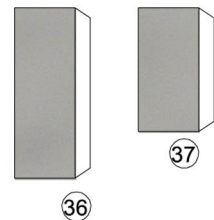

SANKA MARK B "THE SKY CRAWLERS" 1/48

1. This pattern is originally scratch build based on many references and may not be perfect yet so I would very appreciate your criticisms and advices to improve my design on the next project.