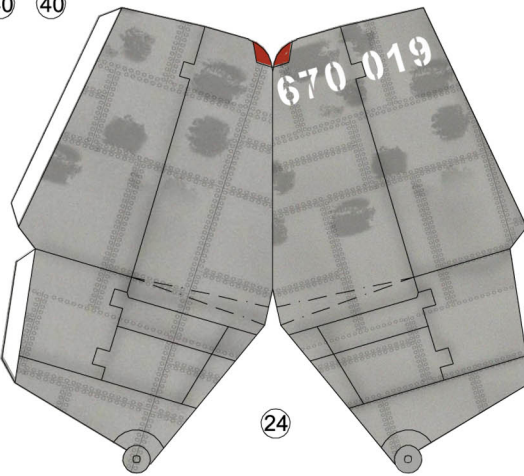

SANKA MARK B "THE SKY CRAWLERS" 1/48

1. This pattern is originally scratch build based on many references and may not be perfect yet so I would very appreciate your criticisms and advices to improve my design on the next project.