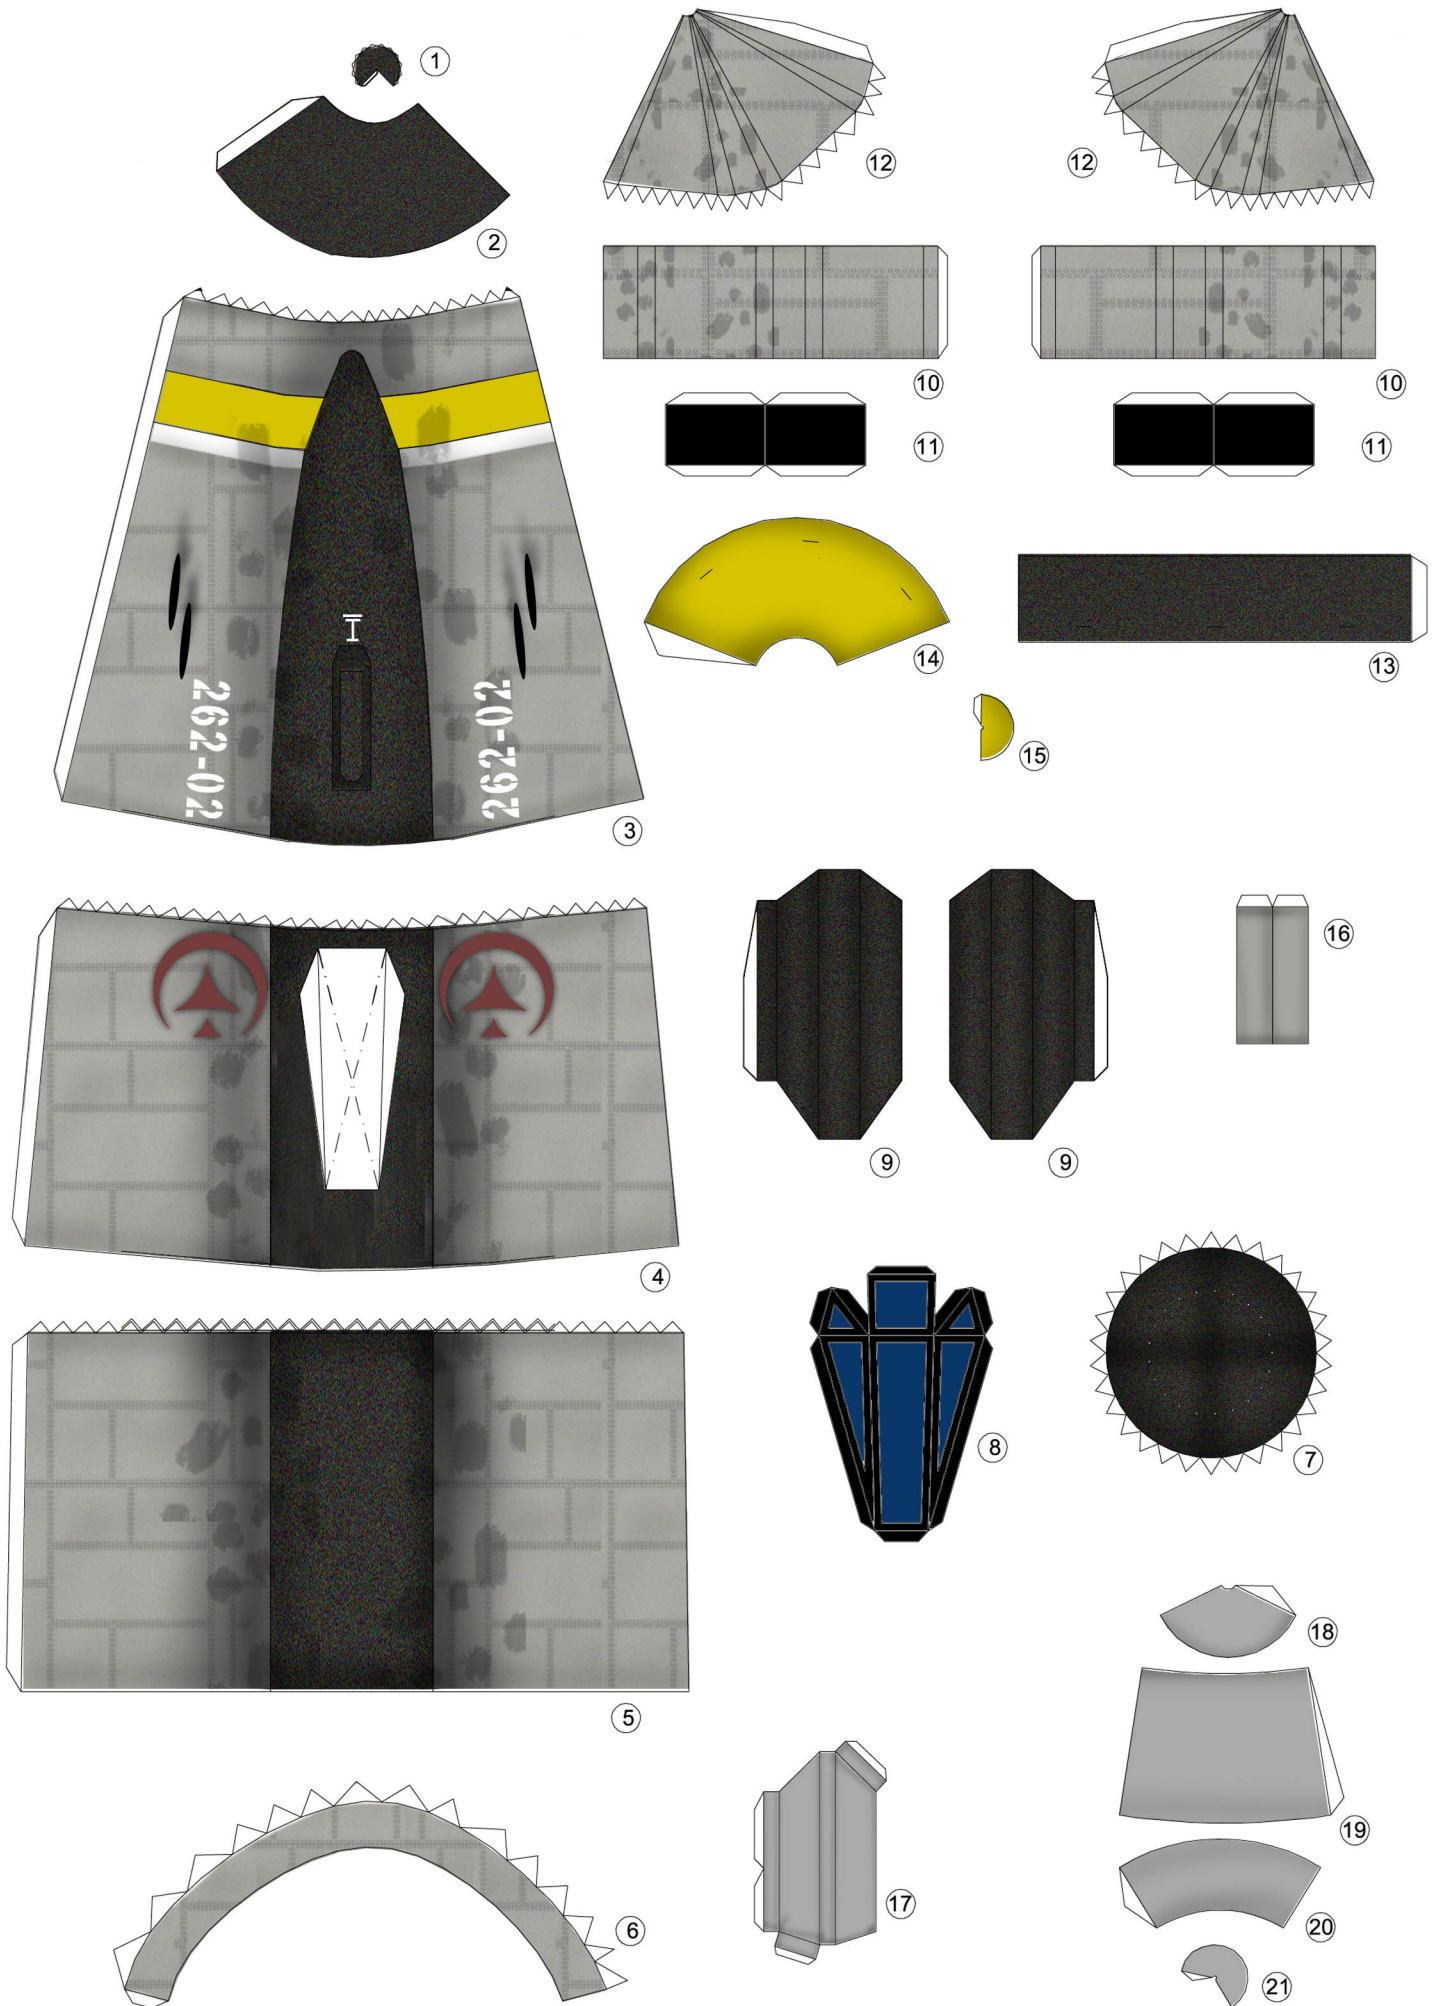

SANKA MARK B "THE SKY CRAWLERS" 1/48

1. This pattern is originally scratch build based on many references and may not be perfect yet so I would very appreciate your criticisms and advices to improve my design on the next project.

1. This pattern is originally scratch build based on many references and may not be perfect yet so I would very appreciate for your critics and advices to improve my design on the next project.