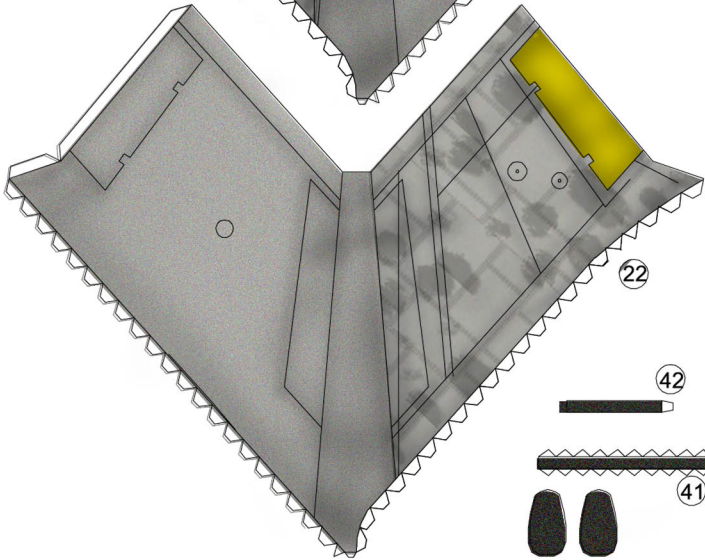

SANKA MARK B "THE SKY CRAWLERS" 1/48

1. This pattern is originally scratch build based on many references and may not be perfect yet so I would very appreciate your criticisms and advices to improve my design on the next project.

1. This pattern is originally scratch build based on many references and may not be perfect yet so I would very appreciate for your critics and advices to improve my design on the next project.