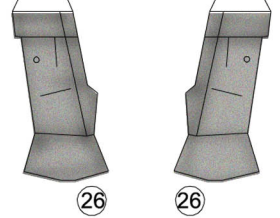

SANKA MARK B "THE SKY CRAWLERS" 1/48

1. This pattern is originally scratch build based on many references and may not be perfect yet so I would very appreciate your criticisms and advices to improve my design on the next project.