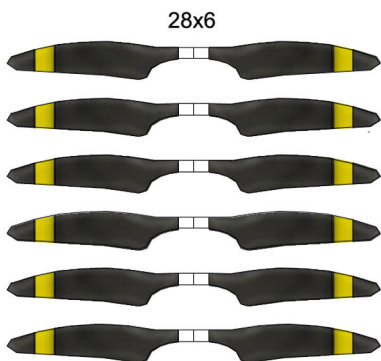

SANKA MARK B "THE SKY CRAWLERS" 1/48

1. This pattern is originally scratch build based on many references and may not be perfect yet so I would very appreciate your criticisms and advices to improve my design on the next project.