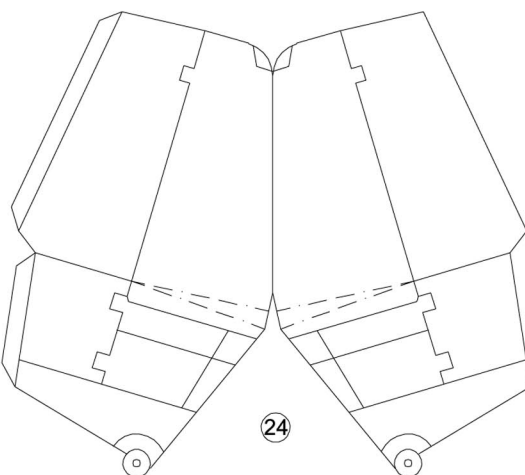

SANKA MARK B "THE SKY CRAWLERS" 1/48

SCRATCHBUILD VERSION

1. This pattern is originally scratch build based on many references and may not be perfect yet so I would very appreciate your criticisms and advices to improve my design on the next project.