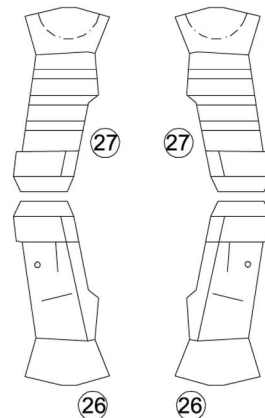

SANKA MARK B "THE SKY CRAWLERS" 1/48

SCRATCHBUILD VERSION

1. This pattern is originally scratch build based on many references and may not be perfect yet so I would very appreciate your criticisms and advices to improve my design on the next project.