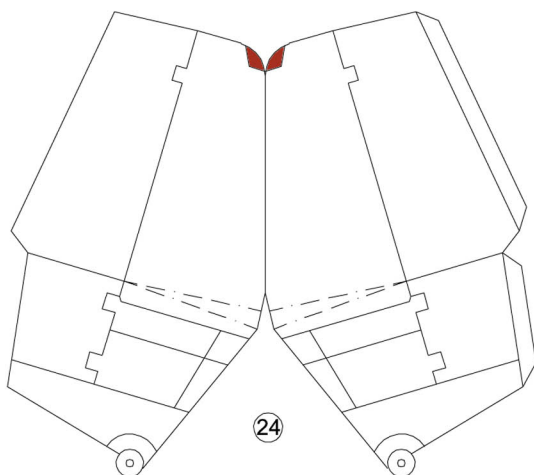

SANKA MARK B "THE SKY CRAWLERS" 1/48

SCRATCHBUILD VERSION

1. This pattern is originally scratch build based on many references and may not be perfect yet so I would very appreciate your criticisms and advices to improve my design on the next project.