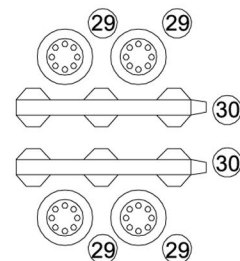

SANKA MARK B "THE SKY CRAWLERS" 1/48

SCRATCHBUILD VERSION

1. This pattern is originally scratch build based on many references and may not be perfect yet so I would very appreciate your criticisms and advices to improve my design on the next project.