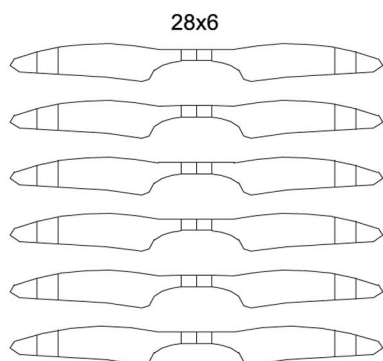

SANKA MARK B "THE SKY CRAWLERS" 1/48

SCRATCHBUILD VERSION

1. This pattern is originally scratch build based on many references and may not be perfect yet so I would very appreciate your criticisms and advices to improve my design on the next project.