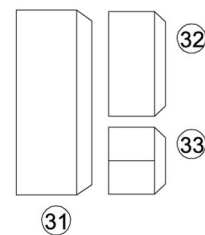

SANKA MARK B "THE SKY CRAWLERS" 1/48

SCRATCHBUILD VERSION

1. This pattern is originally scratch build based on many references and may not be perfect yet so I would very appreciate your criticisms and advices to improve my design on the next project.