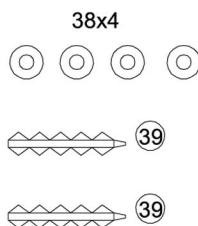

SANKA MARK B "THE SKY CRAWLERS" 1/48

SCRATCHBUILD VERSION

1. This pattern is originally scratch build based on many references and may not be perfect yet so I would very appreciate your criticisms and advices to improve my design on the next project.