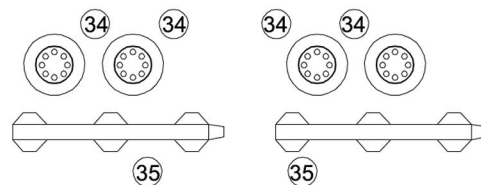

SANKA MARK B "THE SKY CRAWLERS" 1/48

SCRATCHBUILD VERSION

1. This pattern is originally scratch build based on many references and may not be perfect yet so I would very appreciate your criticisms and advices to improve my design on the next project.