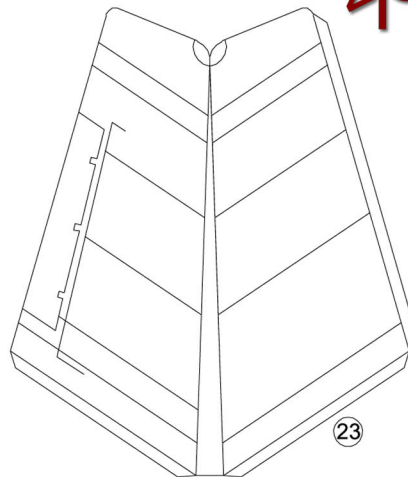

SANKA MARK B "THE SKY CRAWLERS" 1/48

SCRATCHBUILD VERSION

1. This pattern is originally scratch build based on many references and may not be perfect yet so I would very appreciate your criticisms and advices to improve my design on the next project.