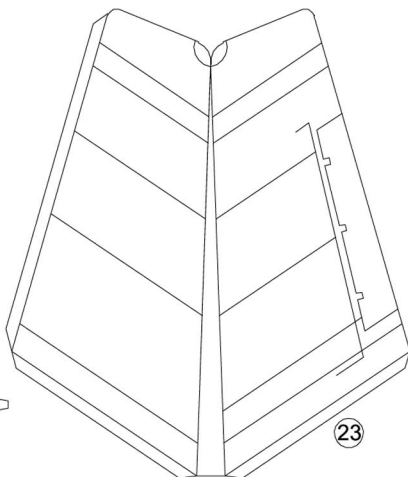

SANKA MARK B "THE SKY CRAWLERS" 1/48

SCRATCHBUILD VERSION

1. This pattern is originally scratch build based on many references and may not be perfect yet so I would very appreciate your criticisms and advices to improve my design on the next project.