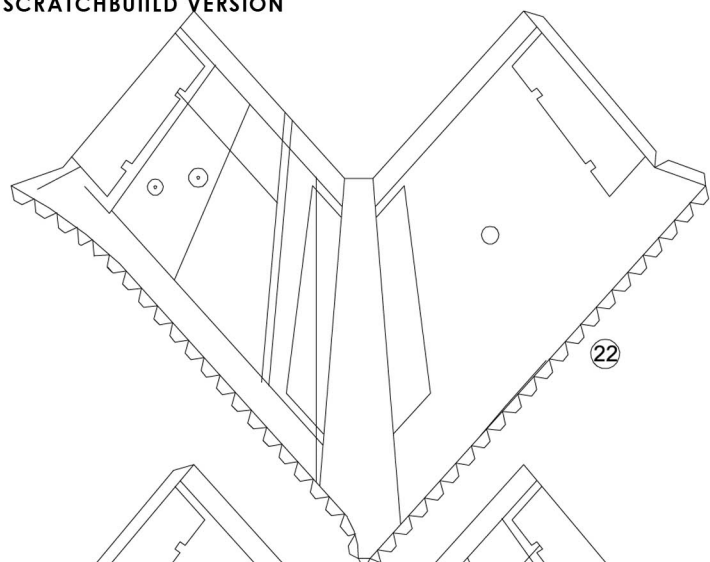

SANKA MARK B "THE SKY CRAWLERS" 1/48

SCRATCHBUILD VERSION

1. This pattern is originally scratch build based on many references and may not be perfect yet so I would very appreciate your criticisms and advices to improve my design on the next project.

1. This pattern is originally scratch build based on many references and may not be perfect yet so I would very appreciate your criticisms and advices to improve my design on the next project.