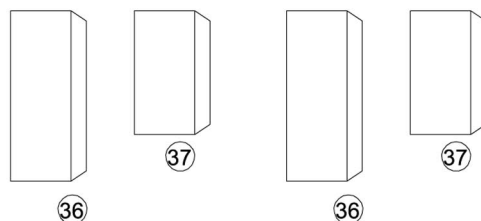

SANKA MARK B "THE SKY CRAWLERS" 1/48

SCRATCHBUILD VERSION

1. This pattern is originally scratch build based on many references and may not be perfect yet so I would very appreciate your criticisms and advices to improve my design on the next project.