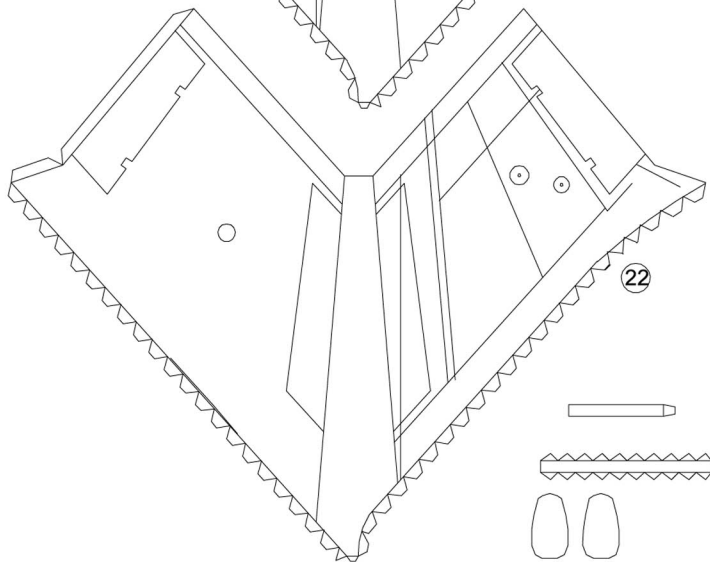

SANKA MARK B "THE SKY CRAWLERS" 1/48

SCRATCHBUILD VERSION

1. This pattern is originally scratch build based on many references and may not be perfect yet so I would very appreciate your criticisms and advices to improve my design on the next project.

1. This pattern is originally scratch build based on many references and may not be perfect yet so I would very appreciate your criticisms and advices to improve my design on the next project.