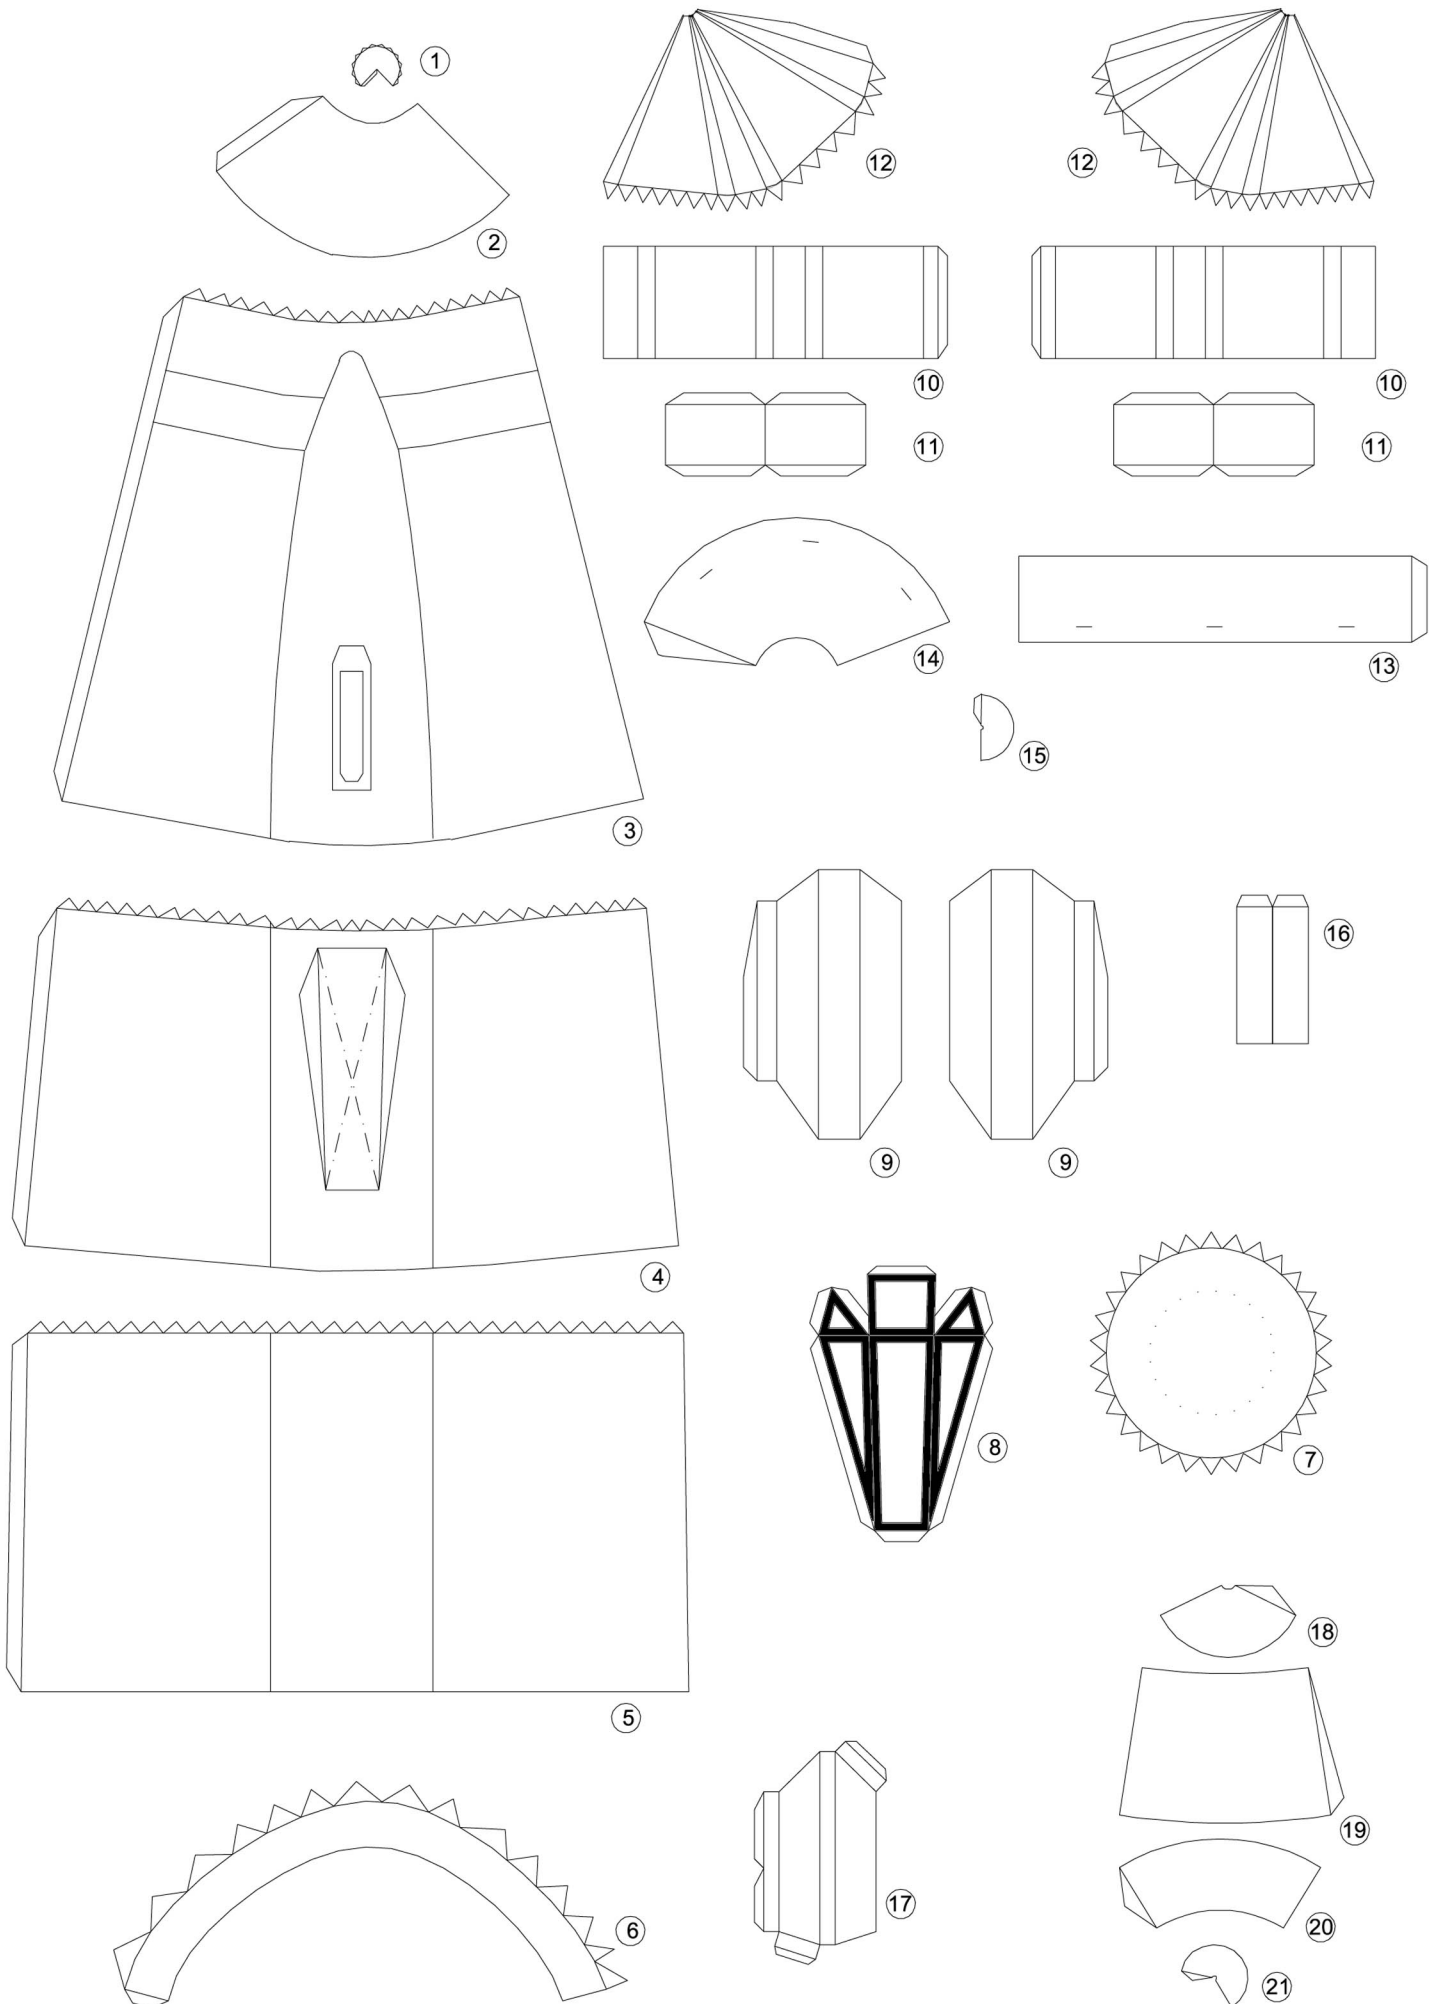

SANKA MARK B "THE SKY CRAWLERS" 1/48

SCRATCHBUILD VERSION

1. This pattern is originally scratch build based on many references and may not be perfect yet so I would very appreciate your criticisms and advices to improve my design on the next project.

1. This pattern is originally scratch build based on many references and may not be perfect yet so I would very appreciate your criticisms and advices to improve my design on the next project.